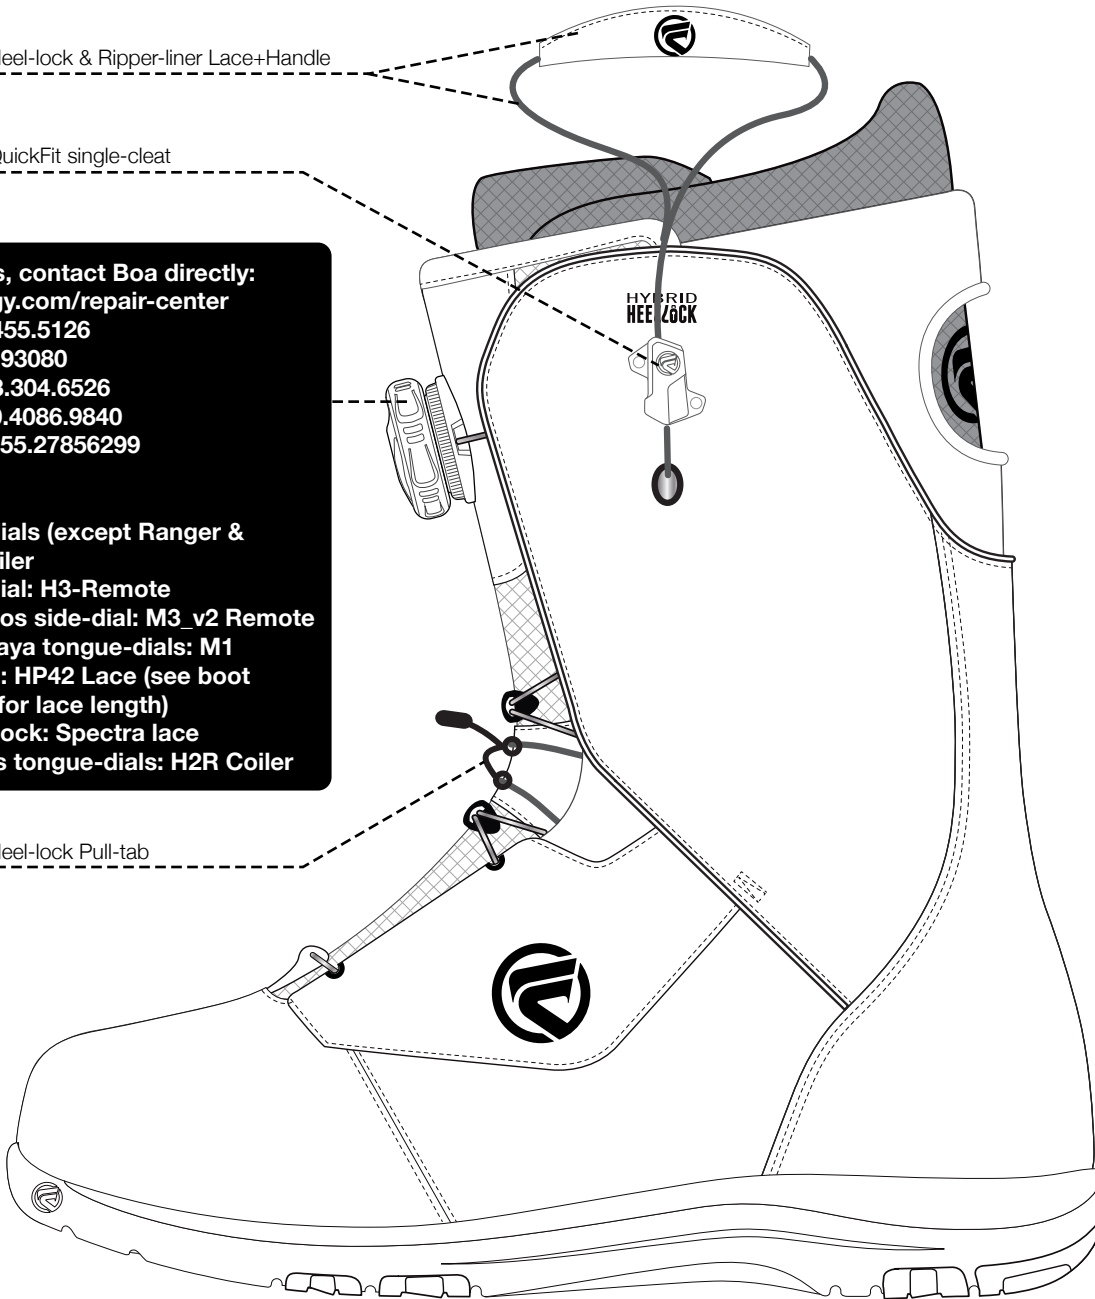

94B2 Heel-lock & Ripper-liner Lace+Handle

90A2 QuickFit single-cleat

For Boa-parts, contact Boa directly:
boatechnology.com/repair-center
 USA: +1.303.455.5126
 EU: +43.6232.93080
 Japan: +81.43.304.6526
 Korea: +82.70.4086.9840
 China: +86.0755.27856299

Parts:

- All tongue-dials (except Ranger & Maya): H3 Coiler
- Talon side-dial: H3-Remote
- Hylite & Helios side-dial: M3_v2 Remote
- Ranger & Maya tongue-dials: M1
- Steel cables: HP42 Lace (see boot tongue-label for lace length)
- Hylite Heel-lock: Spectra lace
- Rental boots tongue-dials: H2R Coiler

94C1 Heel-lock Pull-tab

92D1 Liner-lace Soft-handle

90B1 QuickFit dual-cleat

95B2 Liner & Ripper-harness lace

93A1 OC-Kush Ripper-harness

6 Feather Ripper-harness liners

94B2 Heel-lock & Ripper-liner Lace+Handle

90A2 QuickFit single-cleat

5 Feather Ripper-liners

96A3 Liner-lace Lock

95B2 Liner & Ripper-harness lace

1 + 2 + 3 + 4 Feather liners