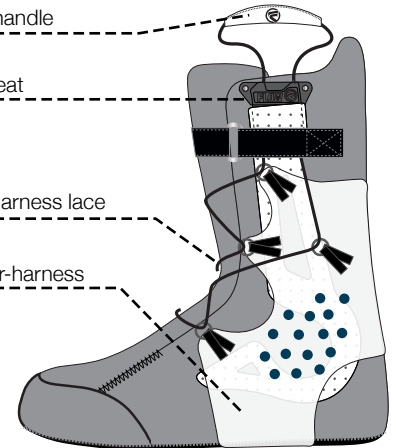

Parts:

- All tongue-dials (except Ranger & Maya): H3 Coiler
- Talon side-dial: H3-Remote
- Hylite & Helios side-dial: M3_v2 Remote
- Ranger & Maya tongue-dials: M1
- Steel cables: HP42 Lace (see boot tongue-label for lace length)
- Hylite Heel-lock: Spectra lace
- Rental boots tongue-dials: H2R Coiler

94C1 Heel-lock Pull-tab

92D1 Liner-lace Soft-handle

90B1 QuickFit dual-cleat

95B2 Liner & Ripper-harness lace

93A1 OC-Kush Ripper-harness

6 Feather Ripper-harness liners

94B2 Heel-lock & Ripper-liner Lace+Handle

90A2 QuickFit single-cleat

5 Feather Ripper-liners

96A3 Liner-lace Lock

95B2 Liner & Ripper-harness lace

1 + 2 + 3 + 4 Feather liners