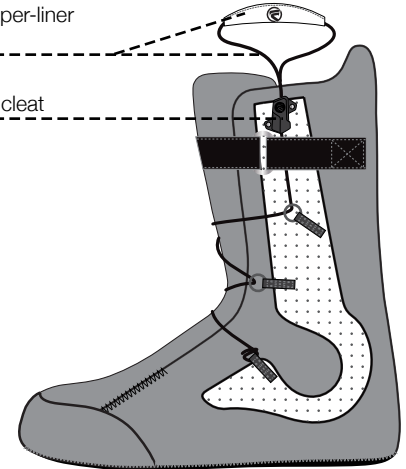

Parts:

- All tongue-dials (except Ranger & Maya): H3 Coiler
- Talon side-dial: H3-Remote
- Hylite & Helios side-dial: M3_v2 Remote
- Ranger & Maya tongue-dials: M1
- Steel cables: HP42 Lace (see boot tongue-label for lace length)
- Hylite Heel-lock: Spectra lace
- Rental boots tongue-dials: H2R Coiler

94C1 Heel-lock Pull-tab

92D1 Liner-lace Soft-handle

90B1 QuickFit dual-cleat

95B2 Liner & Ripper-harness lace

93A1 OC-Kush Ripper-harness

6 Feather Ripper-harness liners

94B2 Heel-lock & Ripper-liner Lace+Handle

90A2 QuickFit single-cleat

5 Feather Ripper-liners

96A3 Liner-lace Lock

95B2 Liner & Ripper-harness lace

1 + 2 + 3 + 4 Feather liners