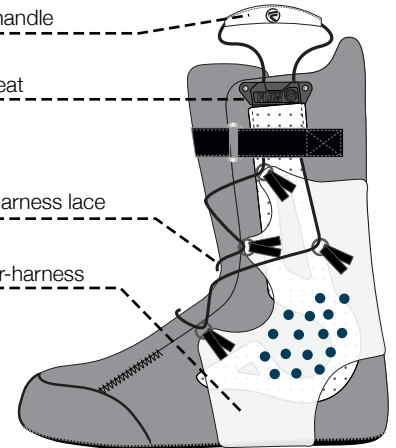

**Parts:**

- All tongue-dials (except Ranger & Maya): H3 Coiler
- Talon side-dial: H3-Remote
- Hylite & Helios side-dial: M3\_v2 Remote
- Ranger & Maya tongue-dials: M1
- Steel cables: HP42 Lace (see boot tongue-label for lace length)
- Hylite Heel-lock: Spectra lace
- Rental boots tongue-dials: H2R Coiler

**94C1** Heel-lock Pull-tab

**92D1** Liner-lace Soft-handle

**90B1** QuickFit dual-cleat

**95B2** Liner & Ripper-harness lace

**93A1** OC-Kush Ripper-harness

**5 Feather Ripper-harness liners**

**94B2** Heel-lock & Ripper-liner Lace+Handle

**90A2** QuickFit single-cleat

**4 Feather Ripper-liners**

**96A3** Liner-lace Lock

**95B2** Liner & Ripper-harness lace

**1 + 2 + 3 Feather liners**