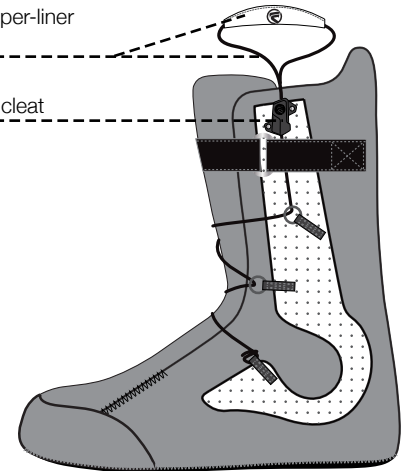

**Parts:**

- All tongue-dials (except Ranger & Maya): H3 Coiler
- Talon side-dial: H3-Remote
- Hylite & Helios side-dial: M3\_v2 Remote
- Ranger & Maya tongue-dials: M1
- Steel cables: HP42 Lace (see boot tongue-label for lace length)
- Hylite Heel-lock: Spectra lace
- Rental boots tongue-dials: H2R Coiler

**94C1** Heel-lock Pull-tab

**92D1** Liner-lace Soft-handle

**90B1** QuickFit dual-cleat

**95B2** Liner & Ripper-harness lace

**93A1** OC-Kush Ripper-harness

**5 Feather Ripper-harness liners**

**94B2** Heel-lock & Ripper-liner Lace+Handle

**90A2** QuickFit single-cleat

**4 Feather Ripper-liners**

**96A3** Liner-lace Lock

**95B2** Liner & Ripper-harness lace

**1 + 2 + 3 Feather liners**