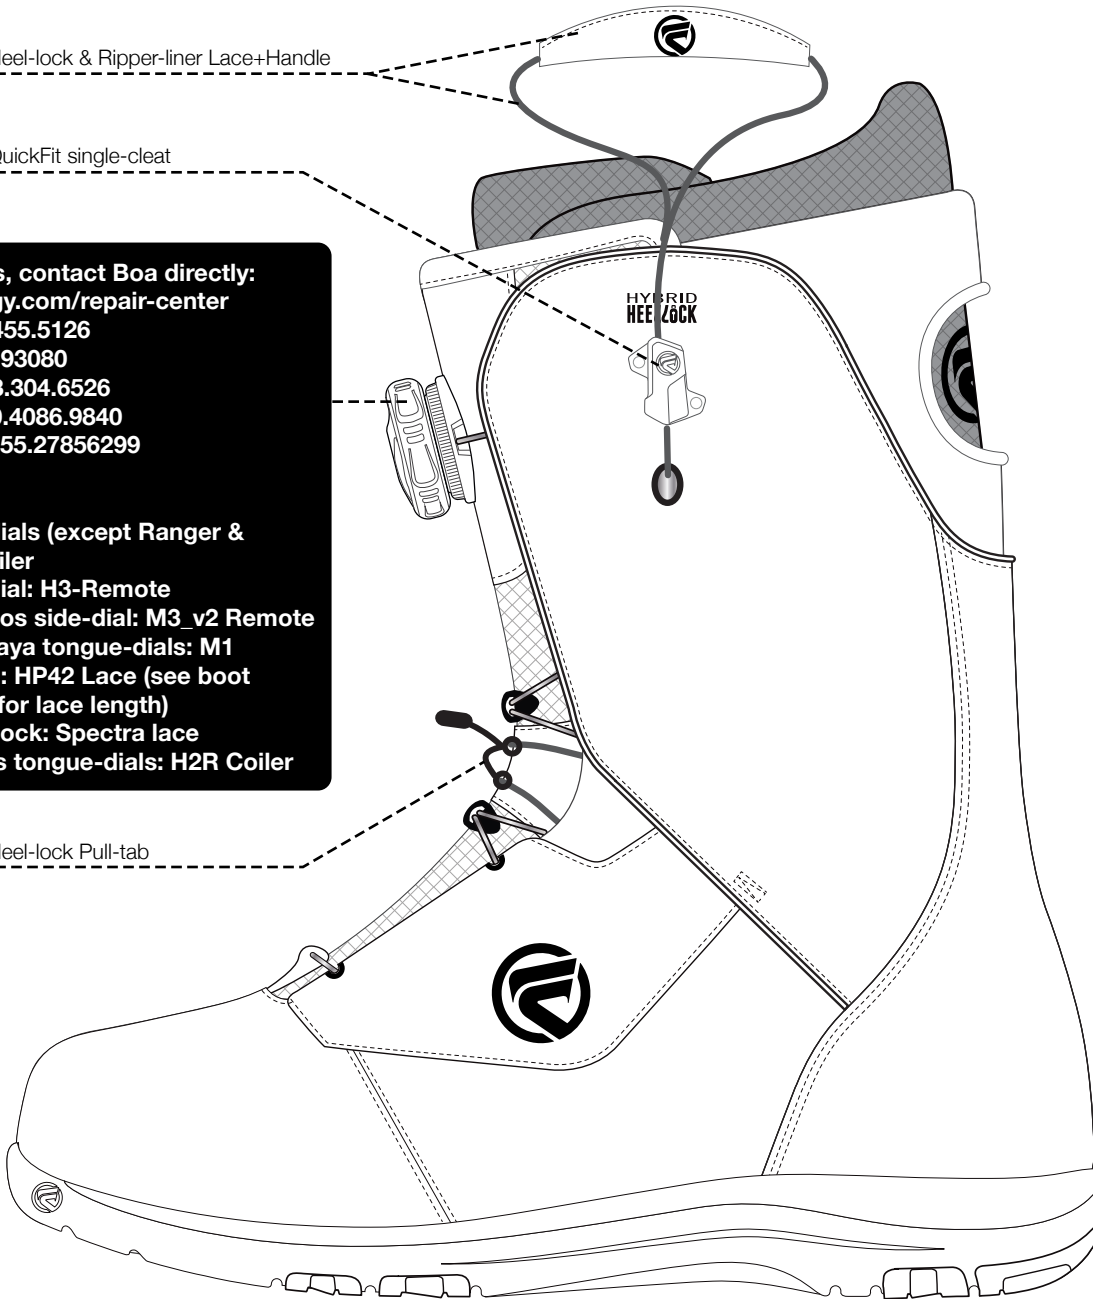

**94B2** Heel-lock & Ripper-liner Lace+Handle

**90A2** QuickFit single-cleat

For Boa-parts, contact Boa directly:  
[boatechnology.com/repair-center](http://boatechnology.com/repair-center)  
 USA: +1.303.455.5126  
 EU: +43.6232.93080  
 Japan: +81.43.304.6526  
 Korea: +82.70.4086.9840  
 China: +86.0755.27856299

**Parts:**

- All tongue-dials (except Ranger & Maya): H3 Coiler
- Talon side-dial: H3-Remote
- Hylite & Helios side-dial: M3\_v2 Remote
- Ranger & Maya tongue-dials: M1
- Steel cables: HP42 Lace (see boot tongue-label for lace length)
- Hylite Heel-lock: Spectra lace
- Rental boots tongue-dials: H2R Coiler

**94C1** Heel-lock Pull-tab

**92D1** Liner-lace Soft-handle

**90B1** QuickFit dual-cleat

**95B2** Liner & Ripper-harness lace

**93A1** OC-Kush Ripper-harness

**5 Feather Ripper-harness liners**

**94B2** Heel-lock & Ripper-liner Lace+Handle

**90A2** QuickFit single-cleat

**4 Feather Ripper-liners**

**96A3** Liner-lace Lock

**95B2** Liner & Ripper-harness lace

**1 + 2 + 3 Feather liners**